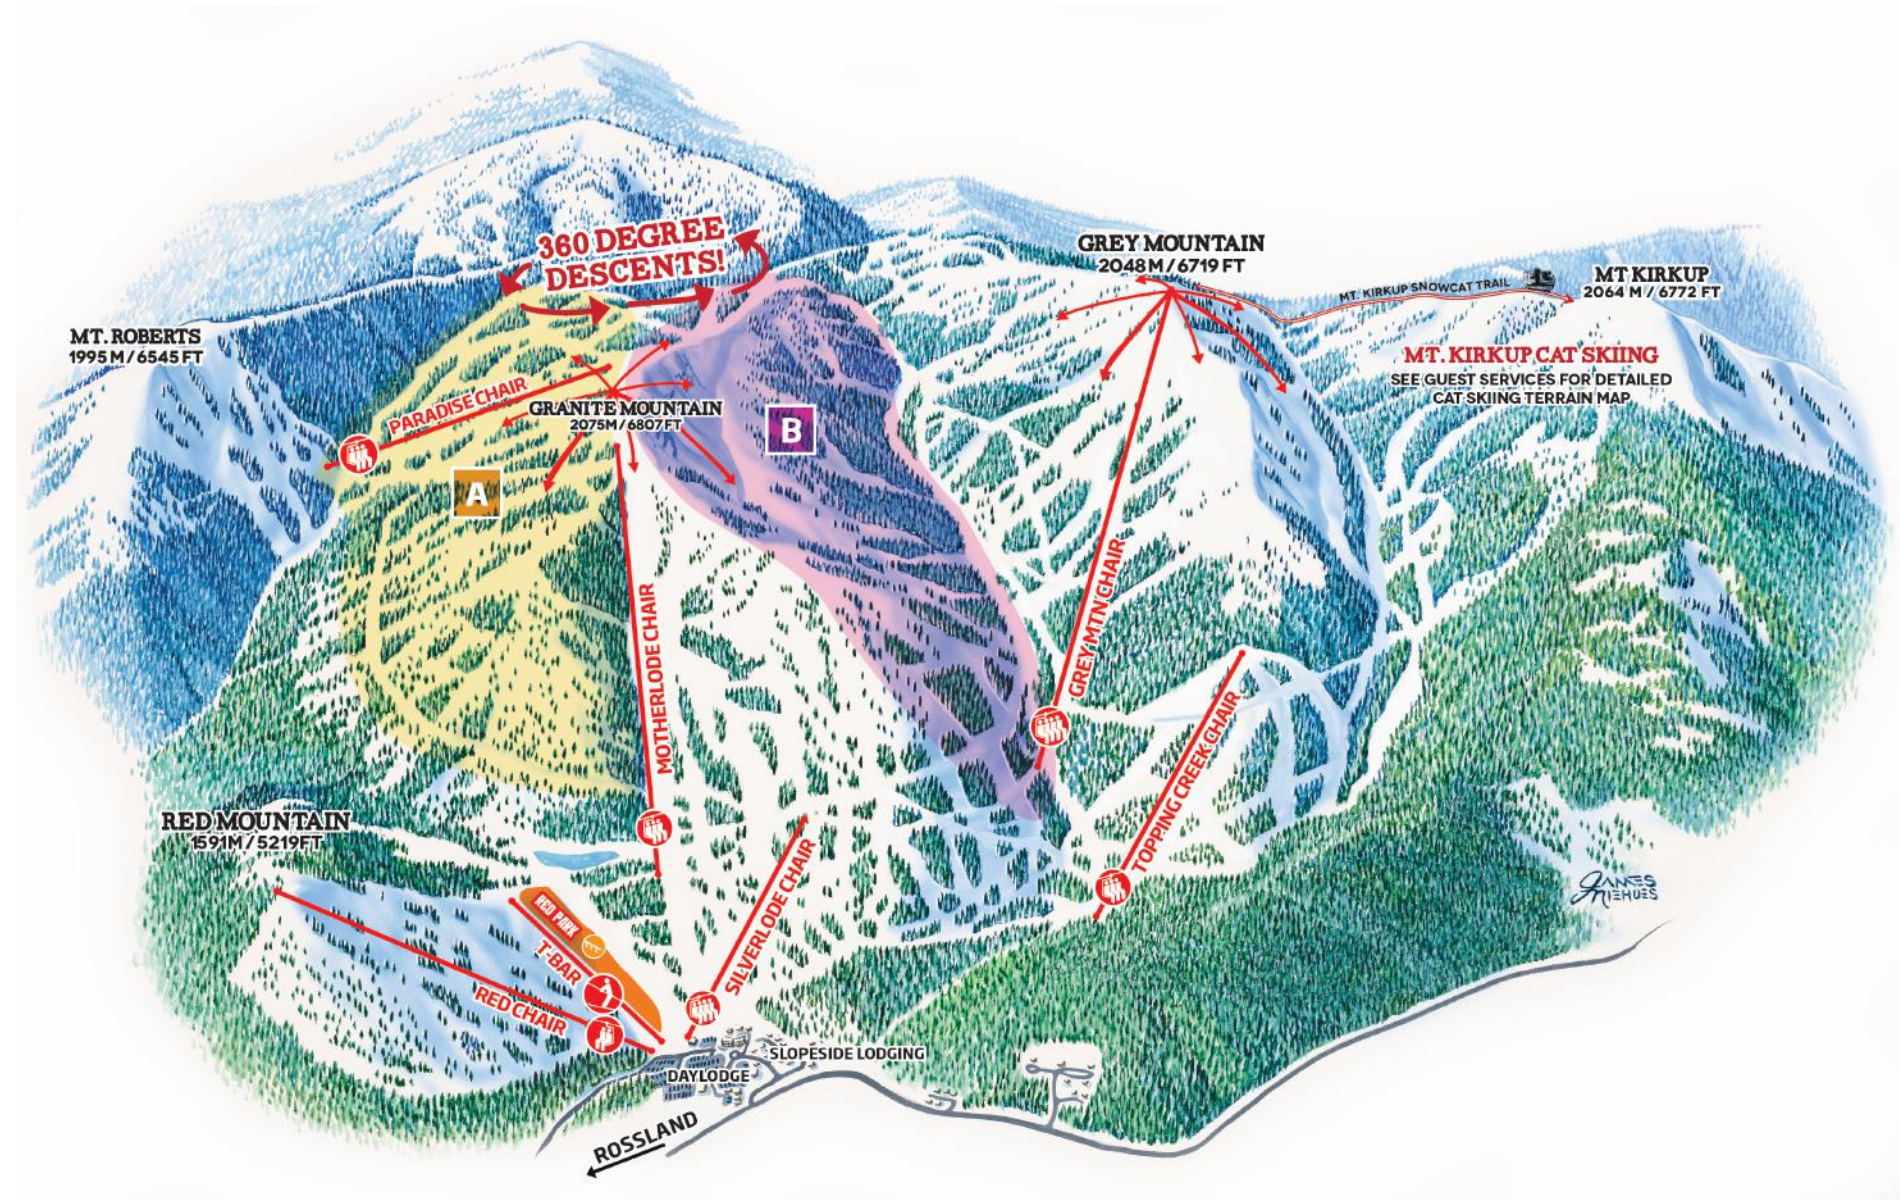

21/22 TRAIL MAP

Vertical Drop	890m / 2919ft
Total Skiable Acres	3850 acres
# of Marked Runs	119
# of Stashes	Countless
# of Lifts	8
Beginner	17%
Intermediate	34%
Advanced	23%
Expert	26%

LEGEND

Food & Drink	Rentals	Parking	T-Bar	Triple Chair	Light Touring	Beginner	Advanced	Rockstar Energy Terrain Park	Ski Area Boundary	The Constella Cabins & Clubhouse
Lift Tickets	Get Lost Adventure Centre & Ski School	The Josie	Double Chair	Quad Chair	Red Carpet	Intermediate	Expert	Cliff Area - Open Subject to Snowpack	Out of Bounds	Legacy Training Centre Race Course
RMRL Check-In	Nowhere Special Hostel	First Aid								Flip map for closeup inset A
										Flip map for closeup inset B