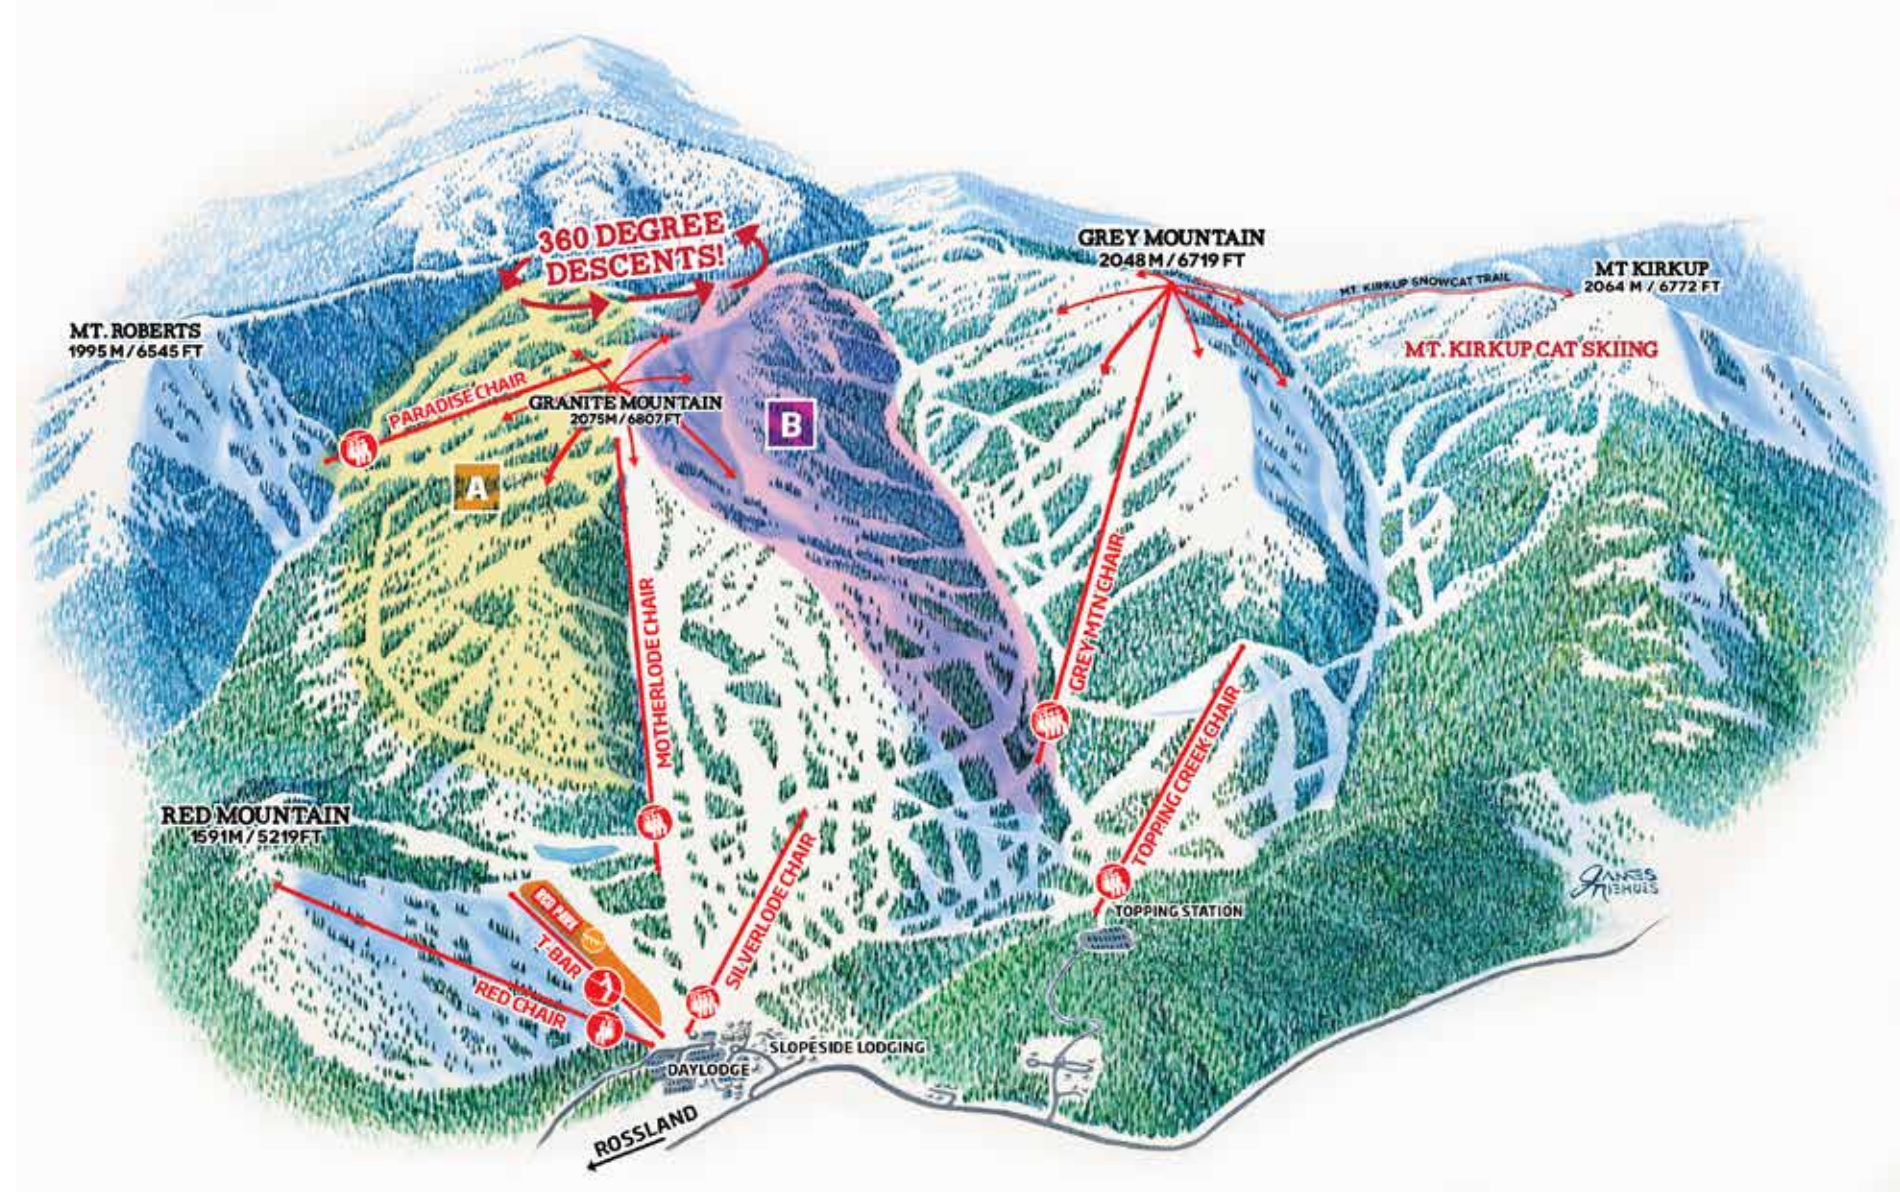

# 23 / 24 TRAIL MAP

|                     |               |
|---------------------|---------------|
| Vertical Drop       | 890m / 2919ft |
| Total Skiable Acres | 3850 acres    |
| # of Marked Runs    | 119           |
| # of Stashes        | Countless     |
| # of Lifts          | 8             |
| Beginner            | 17%           |
| Intermediate        | 34%           |
| Advanced            | 23%           |
| Expert              | 26%           |

**LEGEND**

|               |  |           |              |              |               |              |          |                                       |                   |                                    |
|---------------|--|-----------|--------------|--------------|---------------|--------------|----------|---------------------------------------|-------------------|------------------------------------|
| Food & Drink  | Rentals                                | Parking   | T-Bar        | Triple Chair | Light Touring | Beginner     | Advanced | Rockstar Energy Terrain Park          | Ski Area Boundary | The Constella Cabins & Clubhouse   |
| Lift Tickets  | Get Lost Adventure Centre & Ski School | The Josie | Double Chair | Quad Chair   | Red Carpet    | Intermediate | Expert   | Cliff Area - Open Subject to Snowpack | Out of Bounds     | Legacy Training Centre Race Course |
| RMRL Check-In | Nowhere Special Hostel                 | First Aid |              |              |               |              |          |                                       |                   | Flip map for closeup inset         |
|               |  |           |              |              |               |              |          |                                       |                   | Flip map for closeup inset         |