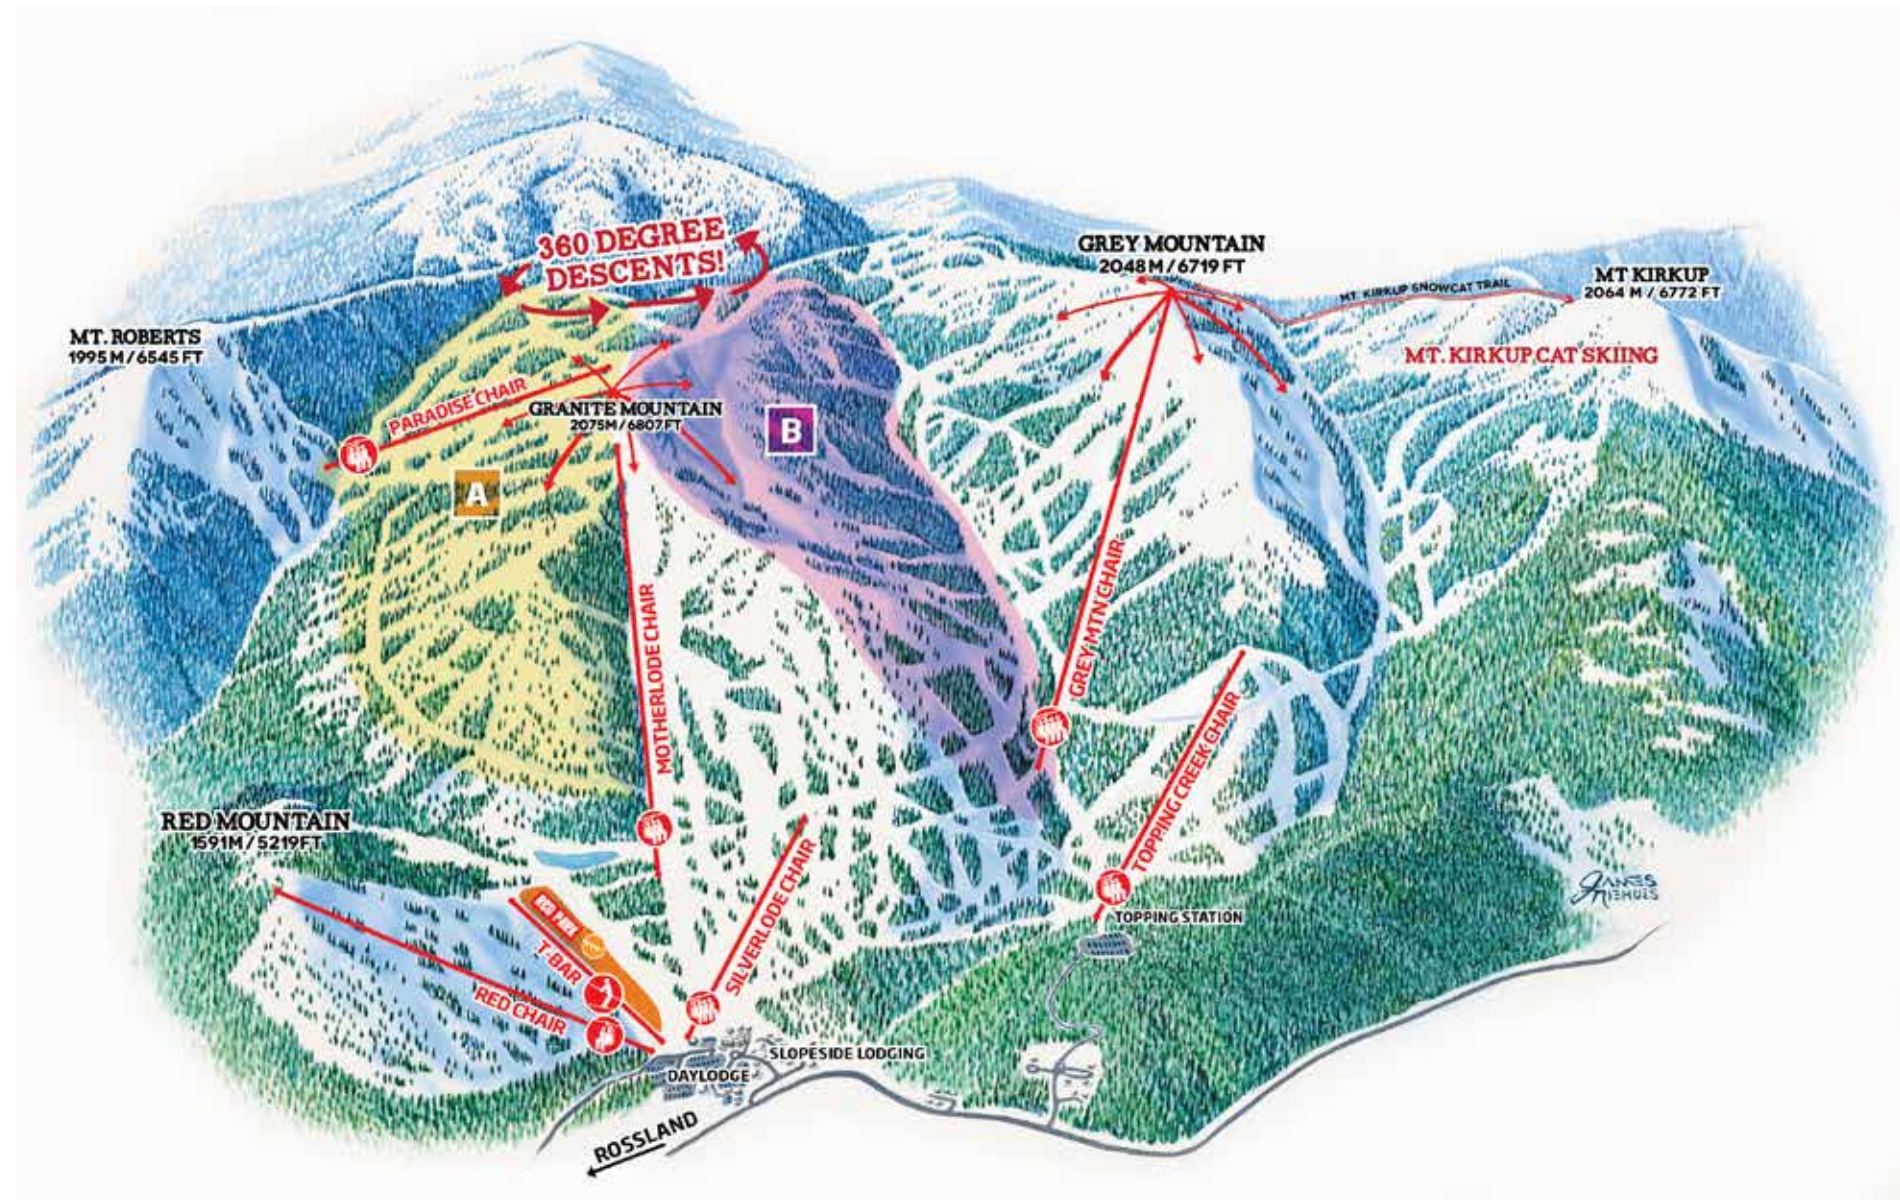

23/24 TRAIL MAP

Vertical Drop	890m / 2919ft
Total Skiable Acres	3850 acres
# of Marked Runs	119
# of Stashes	Countless
# of Lifts	8
Beginner	17%
Intermediate	34%
Advanced	23%
Expert	26%

LEGEND

Food & Drink	Rentals	Parking	T-Bar	Triple Chair	Light Touring	Beginner	Advanced	Rockstar Energy Terrain Park	Ski Area Boundary	The Constella Cabins & Clubhouse
Lift Tickets	Get Lost Adventure Centre & Ski School	The Josie	Double Chair	Quad Chair	Red Carpet	Intermediate	Expert	Cliff Area - Open Subject to Snowpack	Out of Bounds	Legacy Training Centre Race Course
RMRL Check-In	Nowhere Special Hostel	First Aid								Flip map for closeup inset
										Flip map for closeup inset